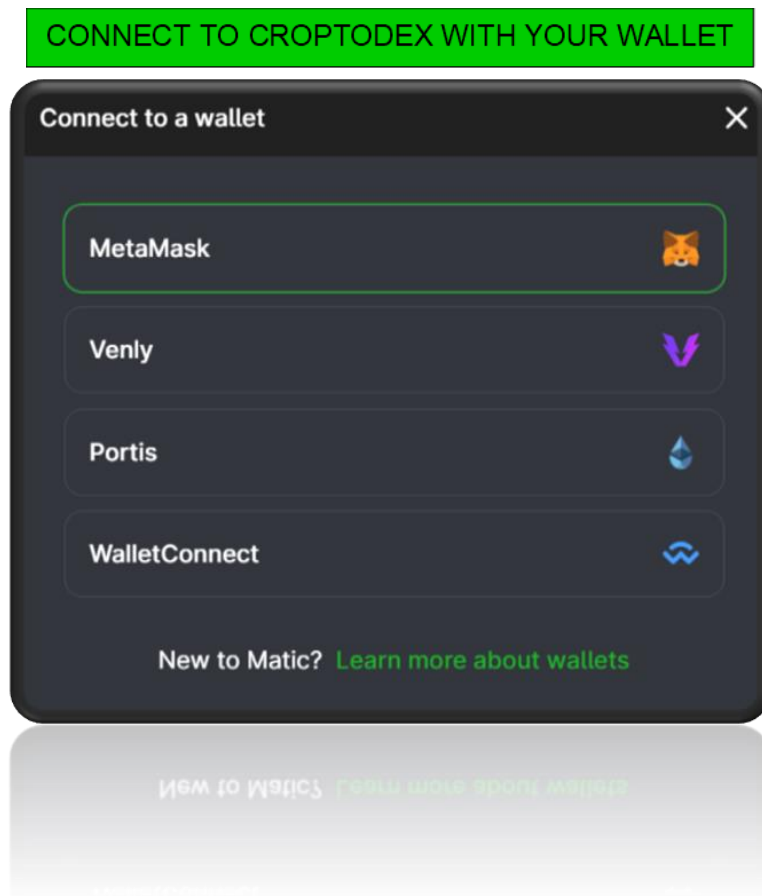

HOW TO TRADE WITH CROPTODEX?

CroptoDEX is a Decentralized Crypto Asset Platform for Cropto Agriculture Tokens. Cropto is a family of Agriculture Tokens consisting of 20 Agricultural products. Details can be viewed in the Whitepaper on the website <https://www.cropto.io/> . CroptoDEX platform is a trading platform consisting of Cropto Agriculture Tokens - USDT trading pairs.

You can trade Cropto Tokens with CroptoDEX anytime. You can see how to trade with **CroptoDEX** below.

- 1) Send your wallet address to support@cropto.io to be able to receive tokens in Polygon Amoy Testnet.
- 2) Connect your Wallet to **CroptoDex** with Metamask selecting Polygon Amoy Testnet.
- 3) After connecting successfully you can easily swap your Cropto Tokens with USDT in the swap screen. In order to swap you need to:
 - a) Provide the amount of the input that you are willing to pay.
 - b) The exact output of the token that you will receive from the swap will be seen in the output part of the swap screen
- 4) After you approve the estimated output, then you can execute the trade with the Swap button.

EXECUTE THE SWAP WITH THE PAIR YOU SELECT

The World's first Agriculture-based and Ethereum-based Decentralized Crypto Exchange Marketplace - CroptoDEX Beta Version is now live!! Wheat, Barley, Corn, Hazelnut, Olive, Cotton, Soybean, Paddy Rice, Lentil and 20 Agricultural Products in total are now exchangeable like the ancient times of Humanity. You can see the smart contract addresses of 20 different Cropto Tokens for 20 different Agricultural products in the following table.