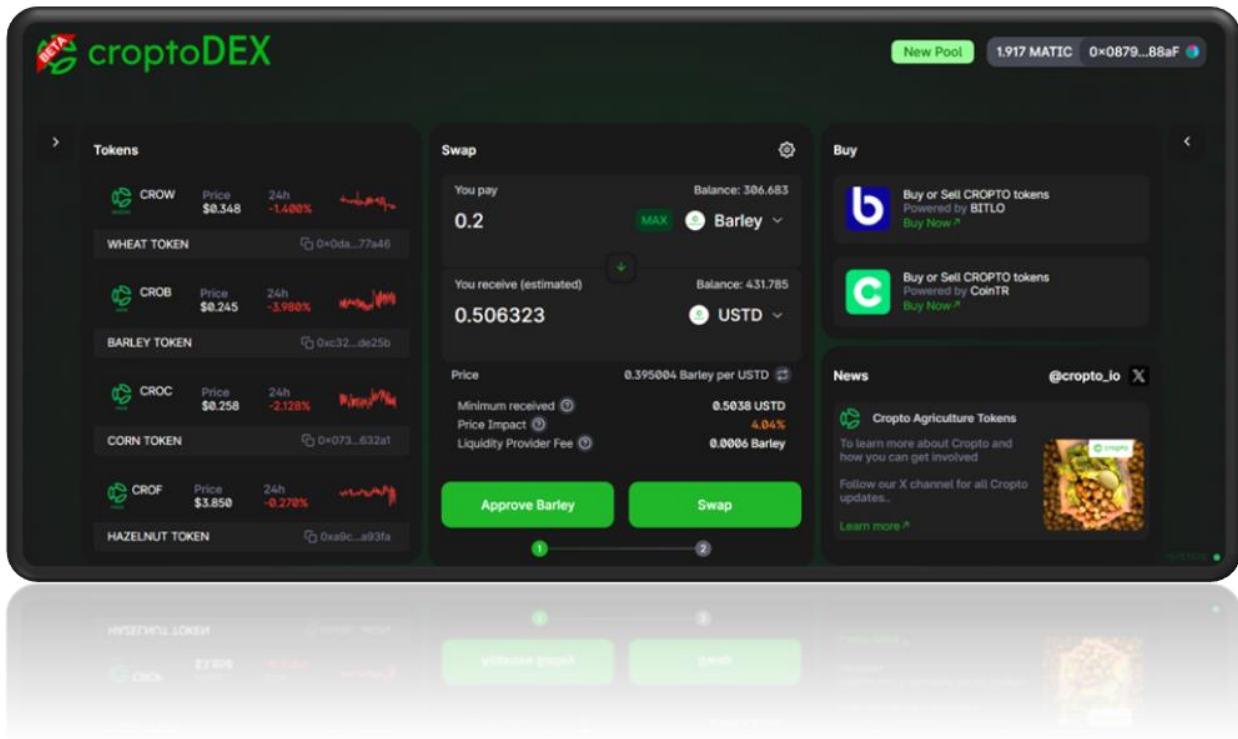

HOW TO TRADE WITH CROPTODEX?

CroptoDEX is a Decentralized Crypto Asset Platform for Cropto Agriculture Tokens. Cropto is a family of Agriculture Tokens consisting of 20 Agricultural products. Details can be viewed in the Whitepaper on the website <https://www.cropto.io/> . CroptoDEX platform is a trading platform consisting of Cropto Agriculture Tokens - USDT trading pairs.

You can trade Cropto Tokens with CroptoDEX anytime. You can see how to trade with **CroptoDEX** below.

- 1) Send your wallet address to support@cropto.io to be able to receive tokens in Polygon Amoy Testnet.
- 2) Connect your Wallet to **CroptoDex** with Metamask selecting Polygon Amoy Testnet.
- 3) After connecting successfully you can easily swap your Cropto Tokens with USDT in the swap screen. In order to swap you need to:
 - a) Provide the amount of the input that you are willing to pay.
 - b) The exact output of the token that you will receive from the swap will be seen in the output part of the swap screen
- 4) After you approve the estimated output, then you can execute the trade with the Swap button.

EXECUTE THE SWAP WITH THE PAIR YOU SELECT

The World's first Agriculture-based and Ethereum-based Decentralized Crypto Exchange Marketplace - CroptoDEX Beta Version is now live!! Wheat, Barley, Corn, Hazelnut, Olive, Cotton, Soybean, Paddy Rice, Lentil and 20 Agricultural Products in total are now exchangeable like the ancient times of Humanity. You can see the smart contract addresses of 20 different Cropto Tokens for 20 different Agricultural products in the following table.